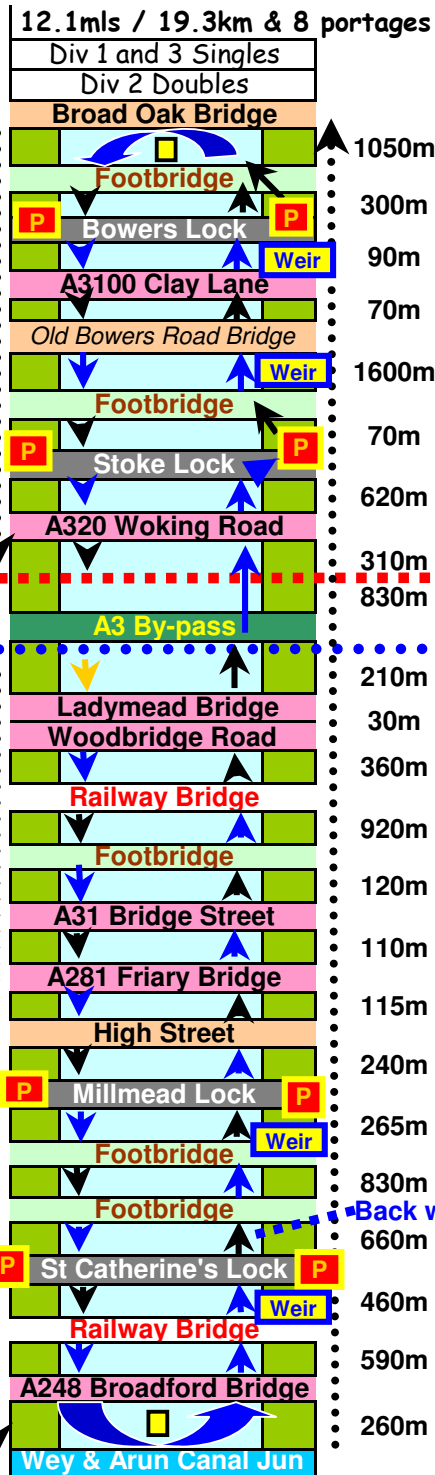

# Wey Marathon Race 2009

Back water stream