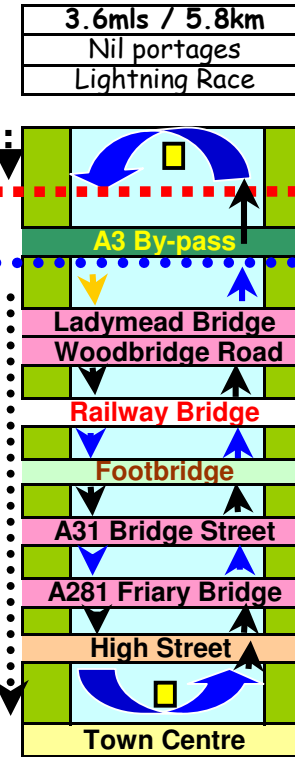

# Wey Marathon Race 2009

Back water stream