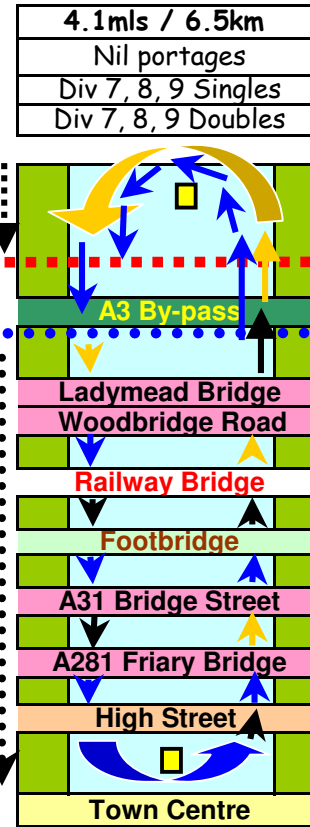

# Wey Marathon Race 2009

Back water stream