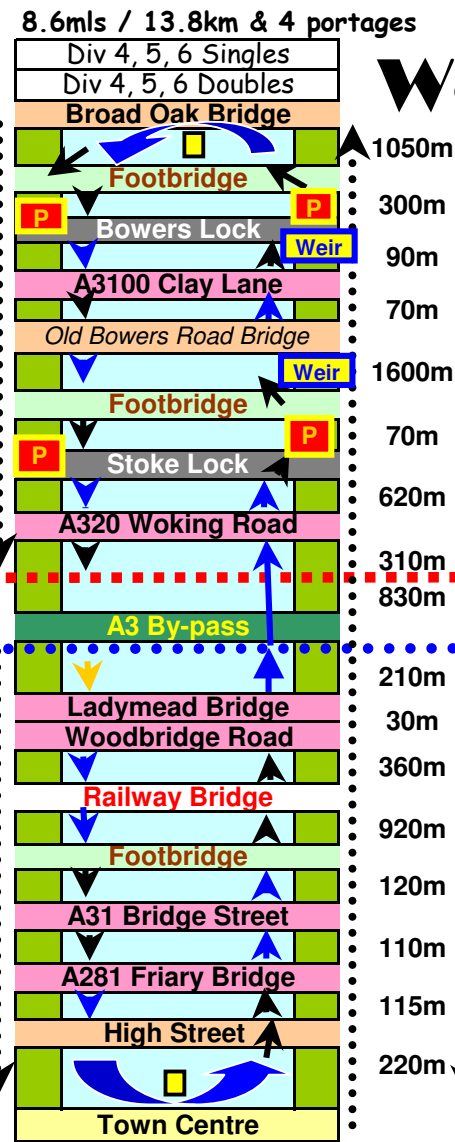

# Wey Marathon Race 2009

Back water stream